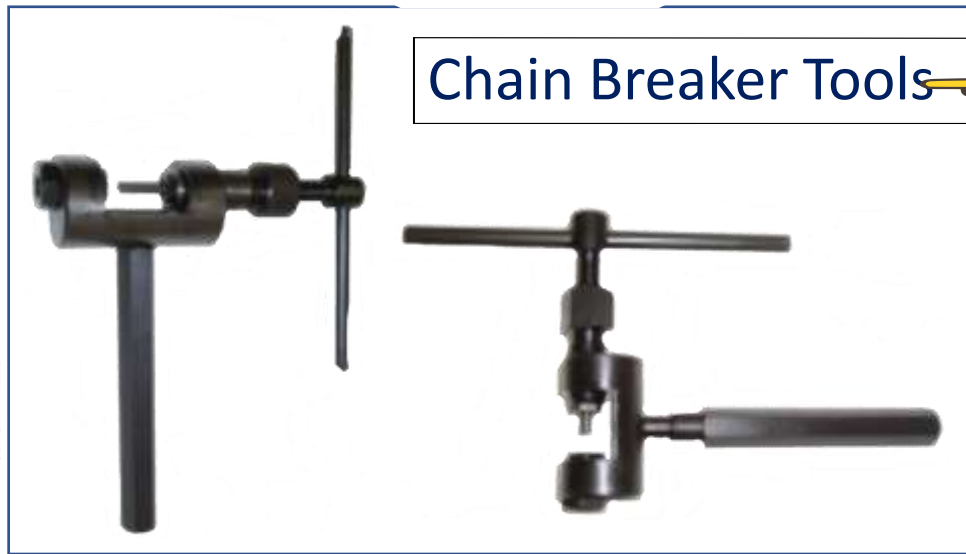

Nut recessed to avoid mushrooming and disfiguration from impact

Cage to guide jaws for Fast set-up, solid contact And superior safety

Centre bolt threads Designed for less effort To apply high torque

Hardened Tip

T-handle locks jaw Opening precisely Where you set it

Leverage up front for Vice-like power and no slippage

Slim tapered jaws allow for Easier gripping and better Access to tight spots

RE0F09B
Primary Pulley

Retainer Nut
(right hand thread)
(No ID Marks)

Ding!

www.cbsbearings.com

Central Bearing Supplies Ltd

Specialists in all bearings, Linear and Transmission Products

Athlone
Blyry Business and
Commercial Park, N37 N260
0906 472 064
info@cbsbearings.com

Galway
Unit 10, Royal Rock Park, Ballybane
Industrial Estate H91 DC79
091 756 517
galway@cbsbearings.com

CHAIN & CONVEYING

Chain Breaker Tools

www.cbsbearings.com

Central Bearing Supplies Ltd

Specialists in all bearings, Linear and Transmission Products