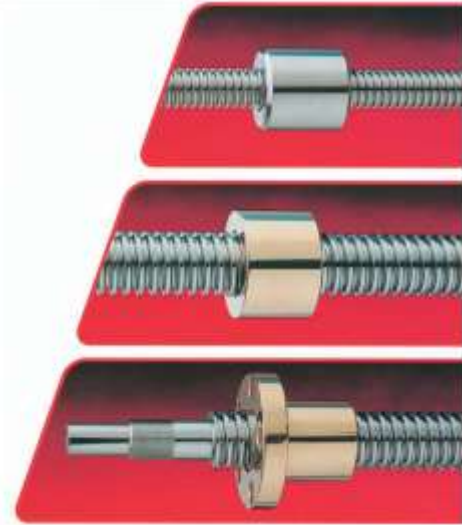

www.cbsbearings.com

Central Bearing Supplies Ltd

Specialists in all bearings, Linear and Transmission Products

Athlone
Blyry Business and
Commercial Park, N37 N260
0906 472 064
info@cbsbearings.com

Galway
Unit 10, Royal Rock Park, Ballybane
Industrial Estate H91 DC79
091 756 517
galway@cbsbearings.com

LINEAR

Balls Retained in Carriage