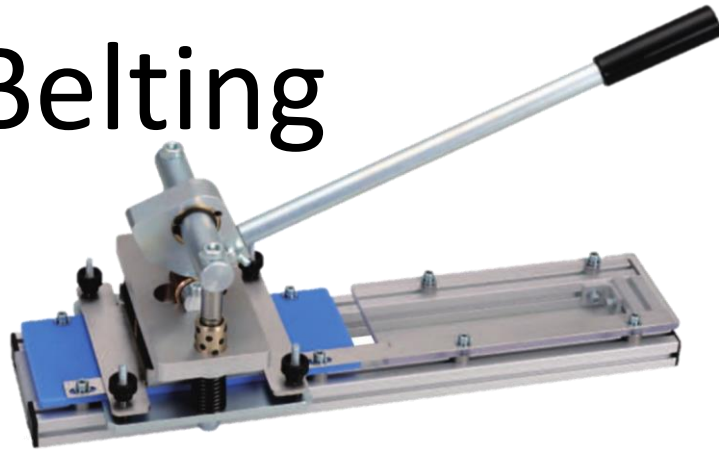

CENTRAL BEARING SUPPLIES LTD

Web: [Central Bearings Supplies \(cbsbearings.com\)](http://Central Bearings Supplies (cbsbearings.com))

Invention & Innovation

NITTA Belting

Fixed in minutes

Athlone

Address: Blyry Business and Commercial Park. N37 N260
Tel: +353 906 472 064
Email: info@cbsbearings.com